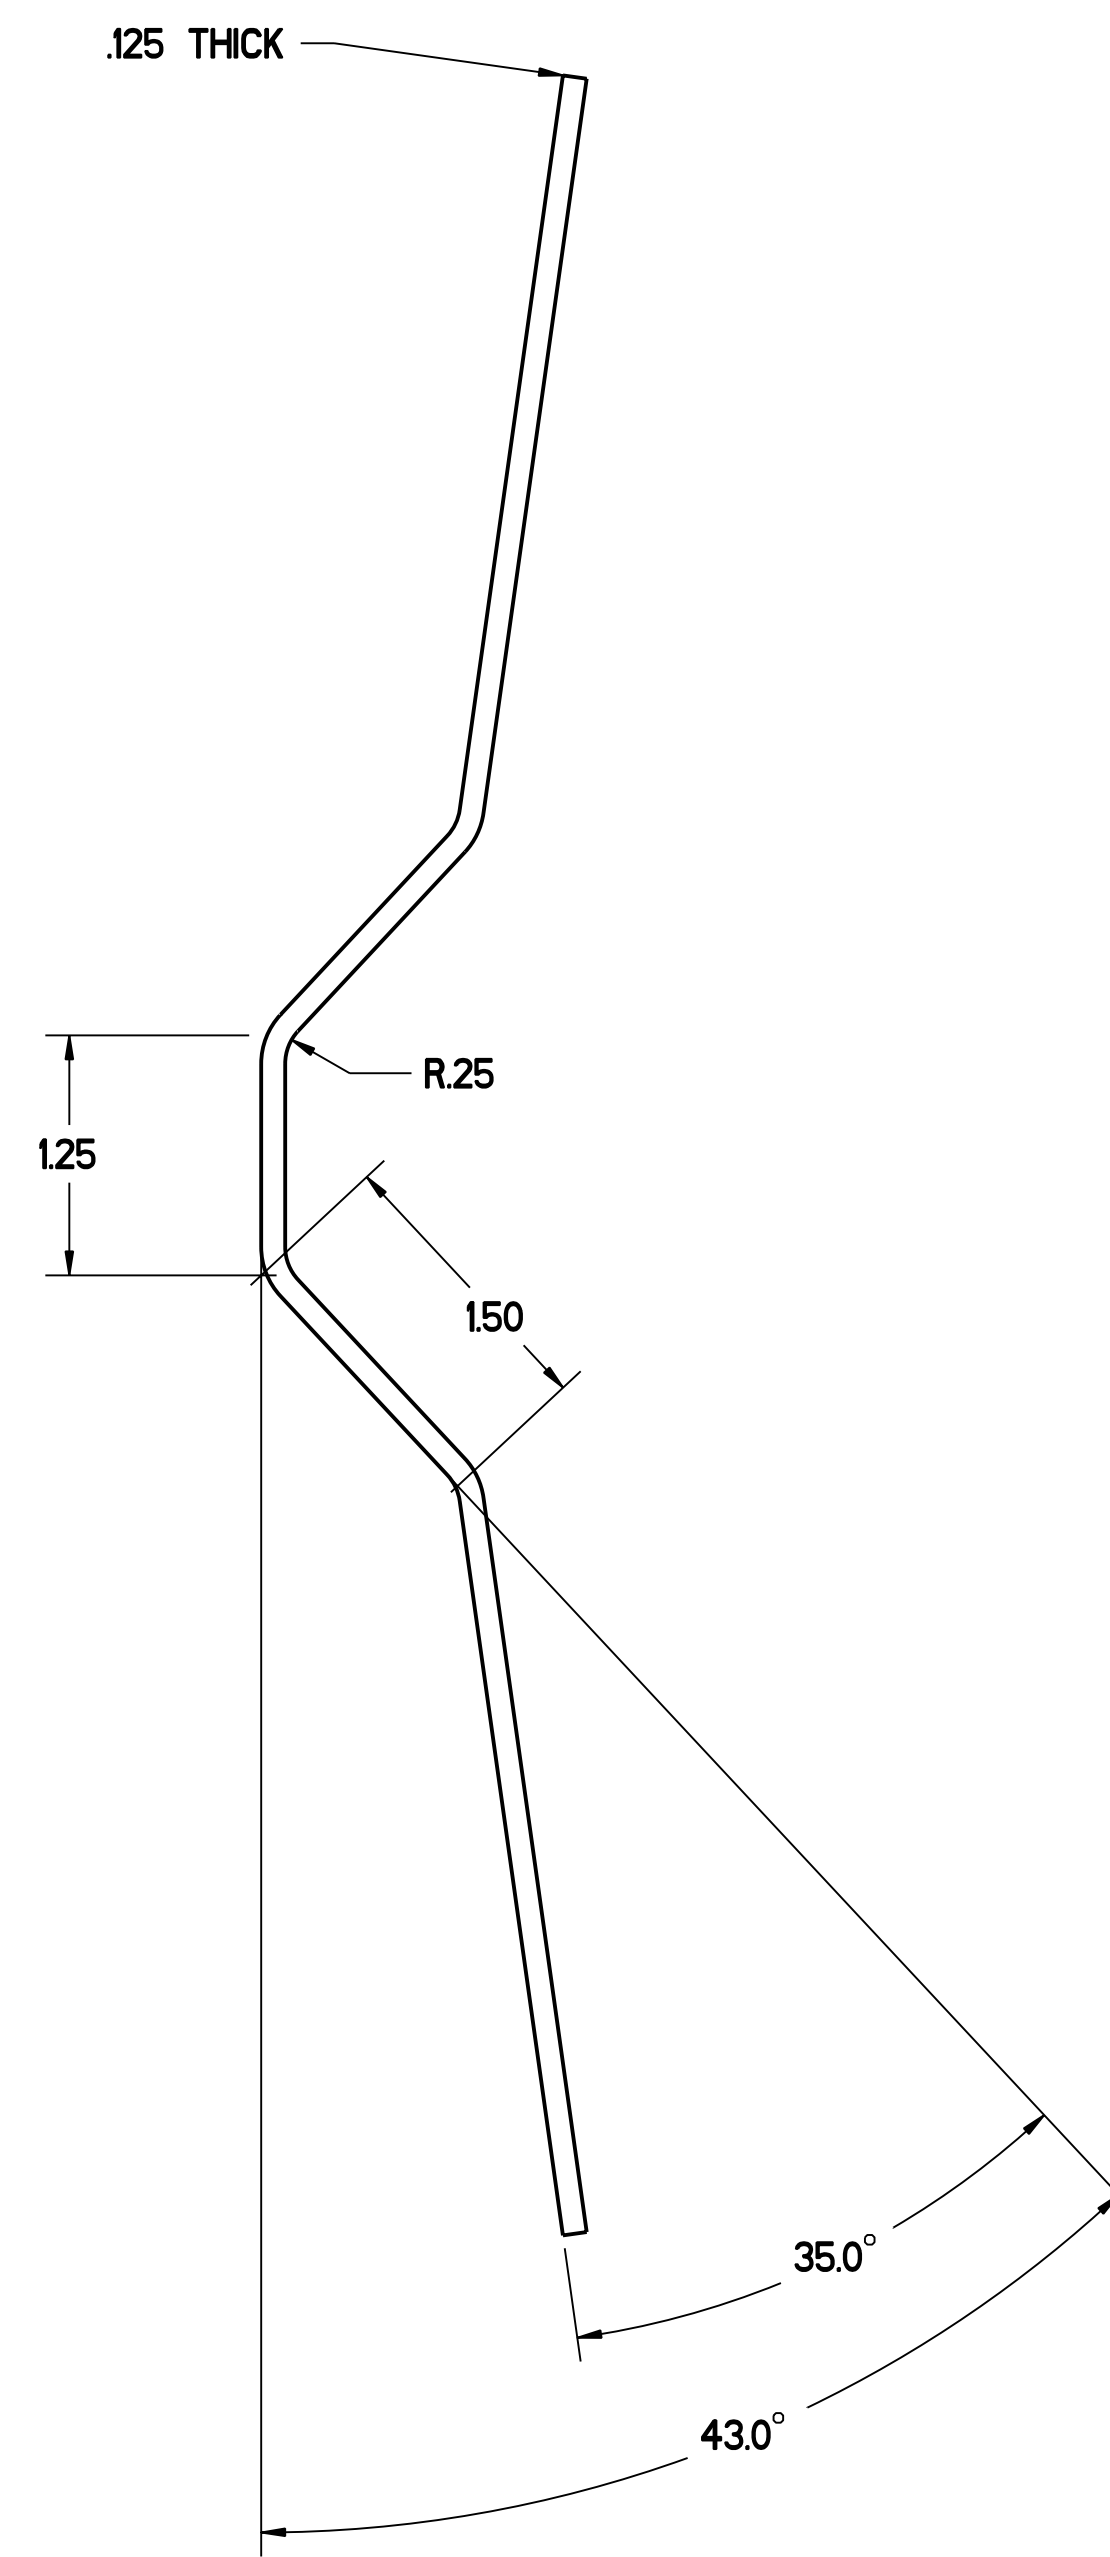

SCALE 100

BLACK PLATE
 1/8" ALUMINUM
 SHEET 1 OF 2
 FLAT BLANK PATTERN
 DRAWN: MIKE DOLSON
 29 NOV 00

ALUMINUM BACKPLATE
 SHEET 2 OF 2
 FORMED DETAIL
 DRAWN 29 NOV 00
 MIKE DOLSON