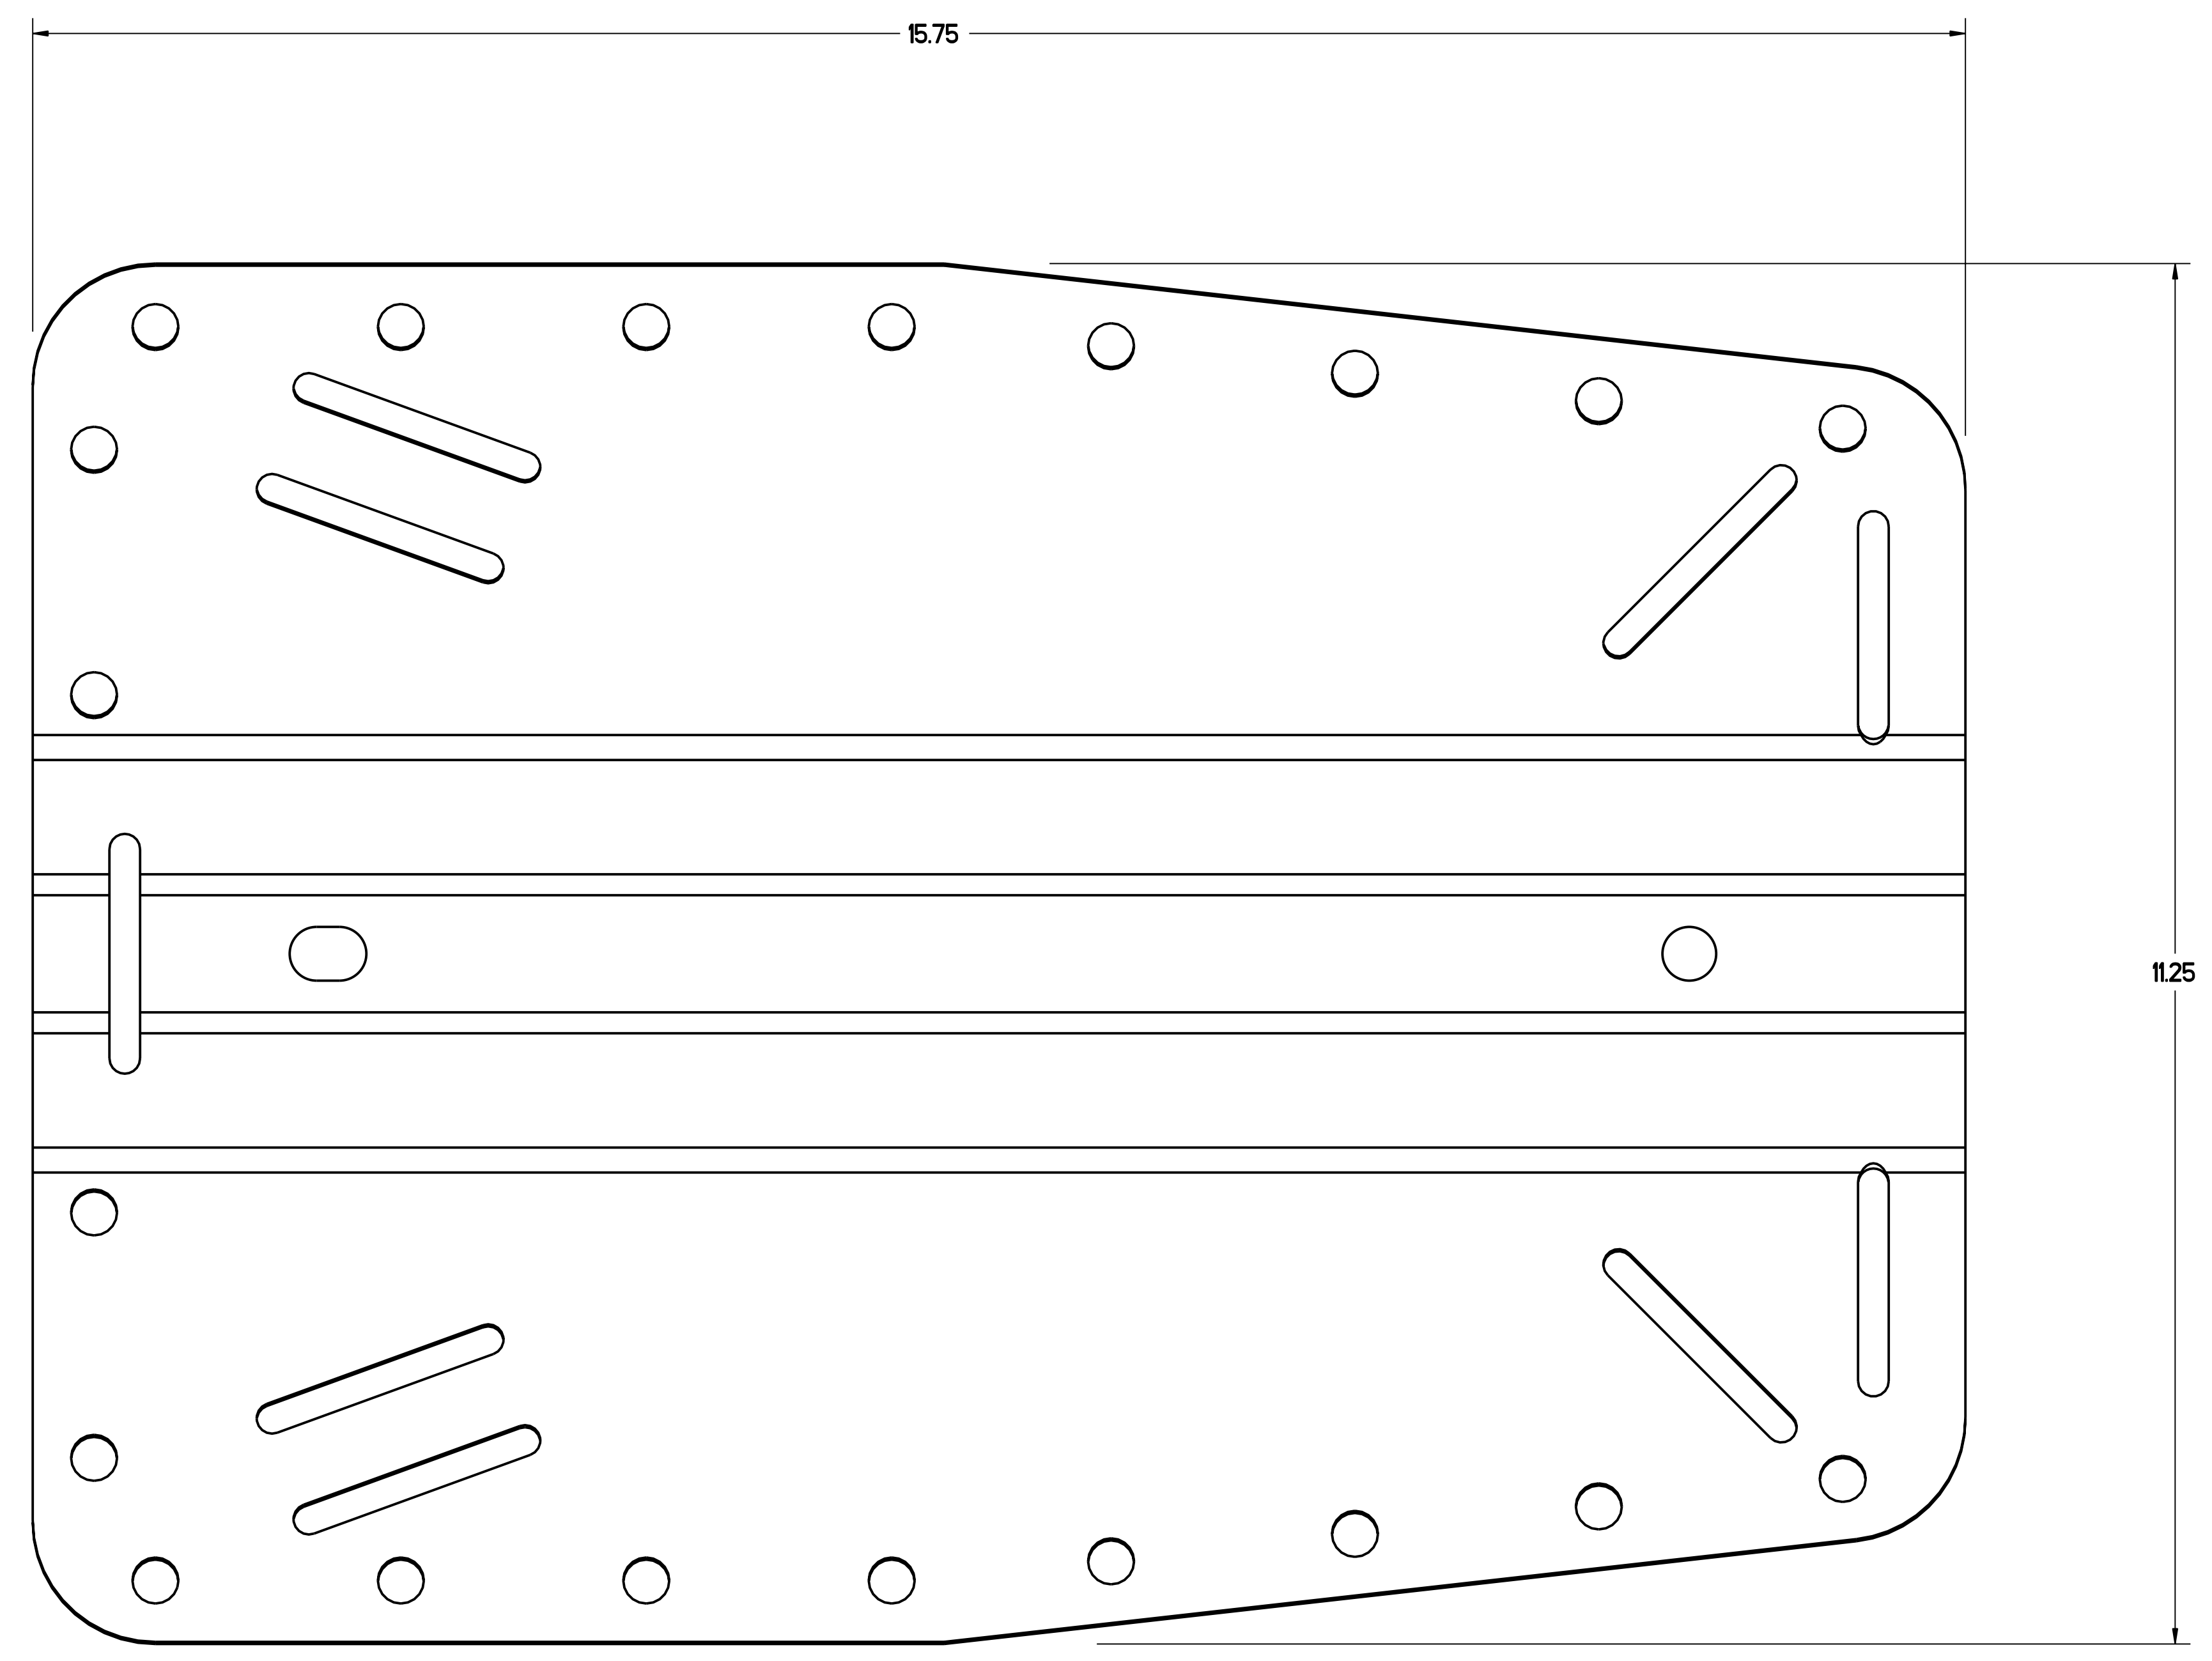

SCALE 100

BLACK PLATE
 1/8" ALUMINUM
 SHEET 1 OF 2
 FLAT BLANK PATTERN
 DRAWN: MIKE DOLSON
 29 NOV 00

ALUMINUM BACKPLATE
 SHEET 2 OF 2
 FORMED DETAIL
 DRAWN 29 NOV 00
 MIKE DOLSON